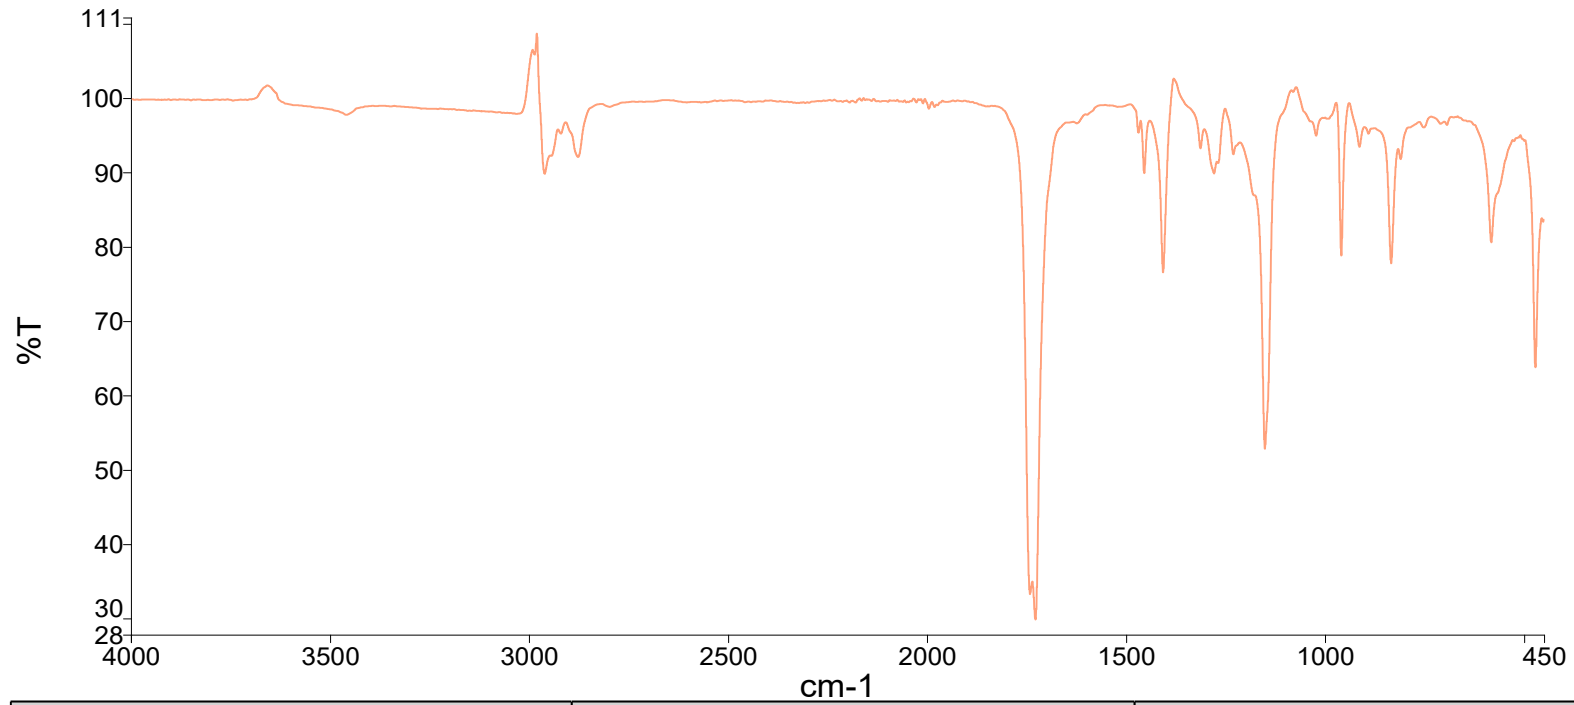

Analyst
Date

Analyst
Tuesday, February 11, 2025 10:46 AM

Sample Name	Description	Quality Checks
Analyst 1820	Sample 1820 By Analyst Date Tuesday, February 11 2025	The Quality Checks give rise to a Baseline High warning for the sample.